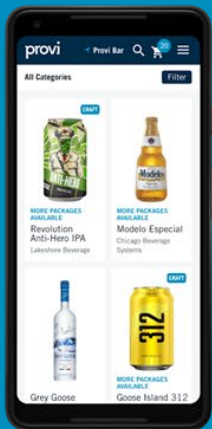

Finally, one place to order everything from any device