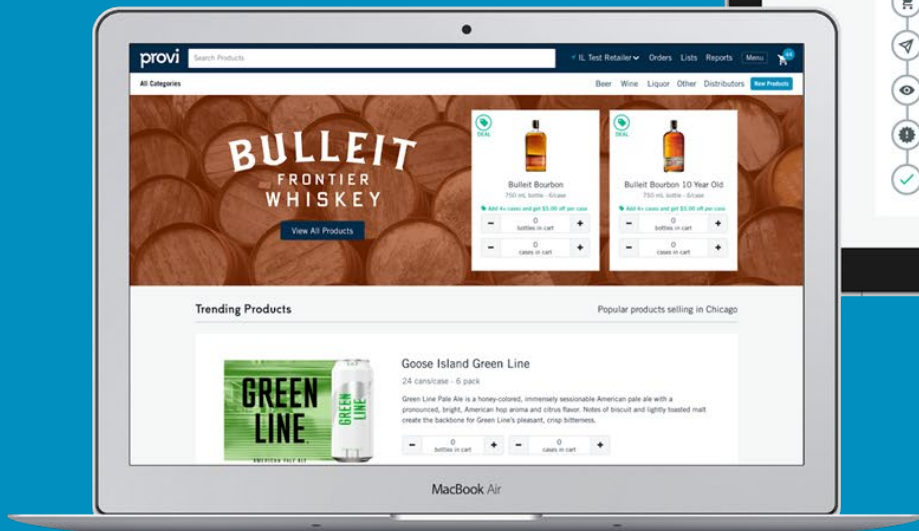

Password

Remember Me

[Forgot Password?](#)

SIGN IN

The Bobby Stuckey Effect

In the past 13 years, Boulder's Frasca Food & Wine has become the epicenter of great wine service. Here, a look at how one person has helped

Finally, one place to order everything from any device

Why Provi Is Winning - We're Built For Retailers

Why Provi Is Winning - We're Built For Retailers

2019

10 States

10,000 Retailers

2020

25 States