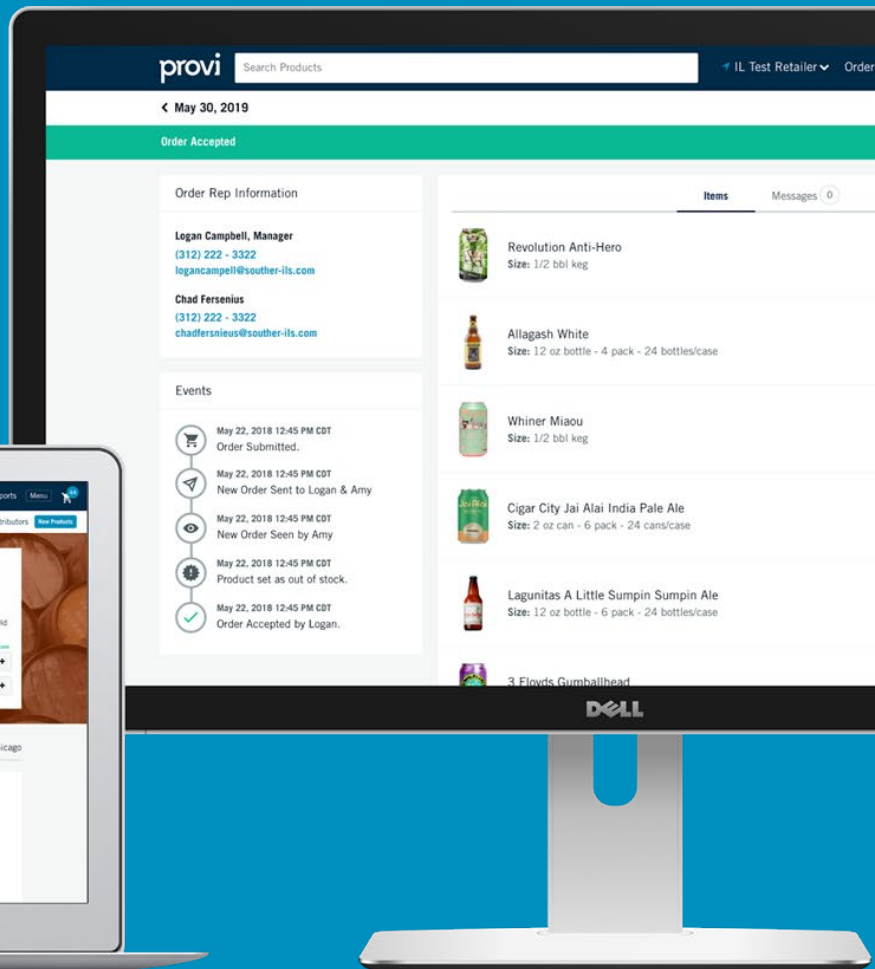

Password

Remember Me

[Forgot Password?](#)

SIGN IN

The Bobby Stuckey Effect

In the past 13 years, Boulder's Frasca Food & Wine has become the epicenter of great wine service. Here, a look at how one person has helped

Finally, one place to order everything from any device

Why Provi Is Winning - We're Built For Retailers

Why Provi Is Winning - We're Built For Retailers

2019

10 States

10,000 Retailers

2020

25 States