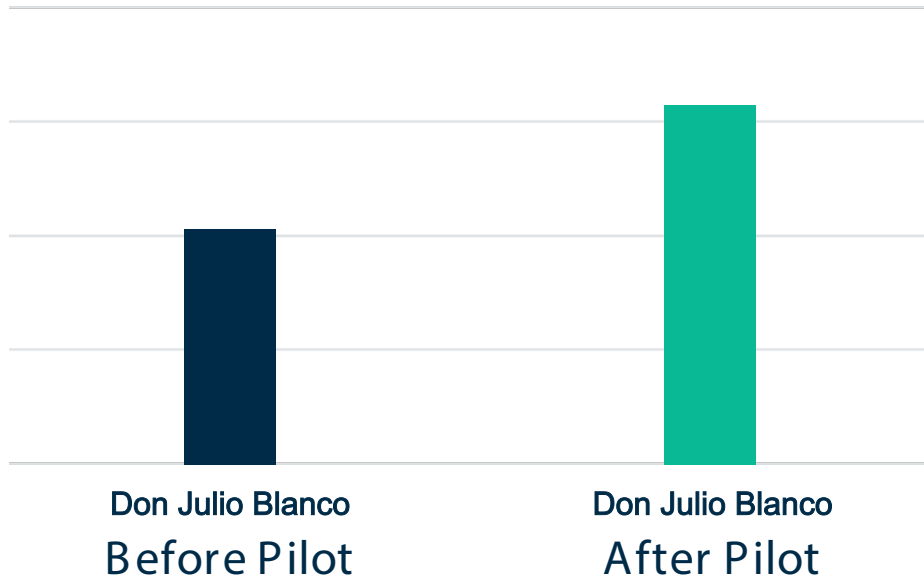

100,000 Retailers

Distributor Benefits: Reps love using Provi

Remove
Data Entry

PA

LIQUID ANALYTICS

Ercompass TECHNOLOGIES

SAP

More
Time To Sell

Up-To-Date
Catalog

Retailers order 24/7 with Provi

Distributor Benefits - Marketing

Product
Recommendations

Advertise on
Keyword Searches

Effective
Retailer Targeting

Customer Case Study

% Points of Distribution Growth

Don Julio Blanco
54% POD Growth
with Provi

Customer Case Study

% Volume Growth

FEW Spirits Rye Whiskey
73% Volume Growth
with Provi

Distributor Benefits - Tel Sell

POD grew by Double-Digits from June to October