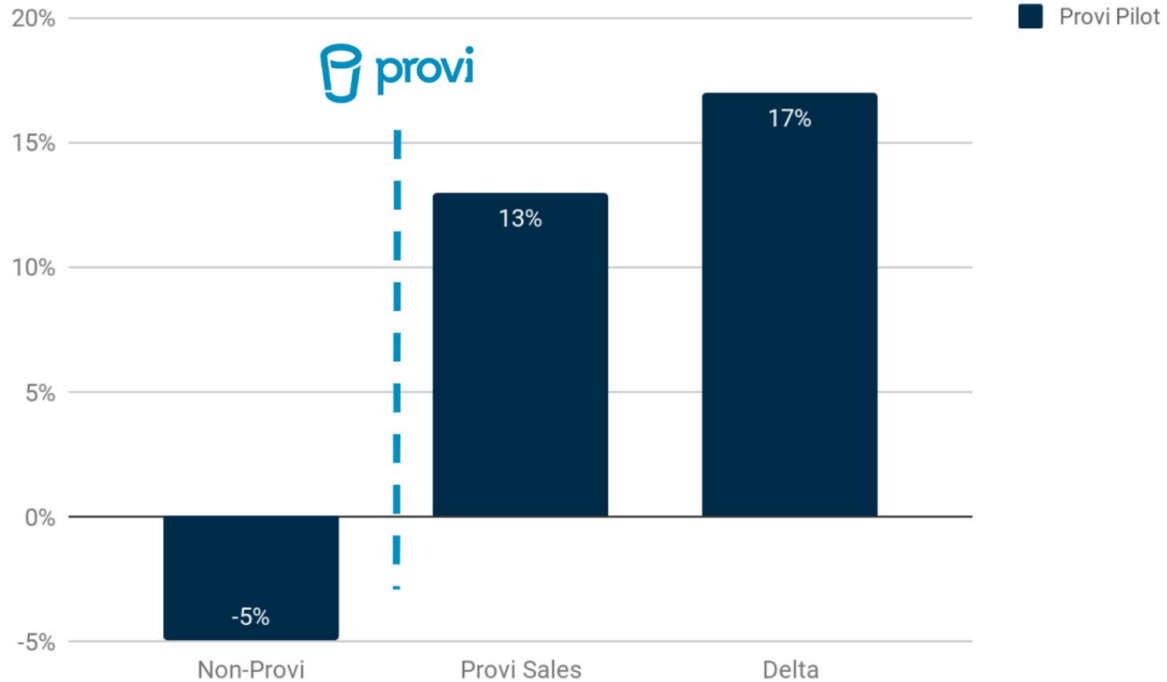

Don Julio Blanco
54% POD Growth
with Provi

Customer Case Study

% Volume Growth

FEW Spirits Rye Whiskey
73% Volume Growth
with Provi

Distributor Benefits - Tel Sell

POD grew by Double-Digits from June to October