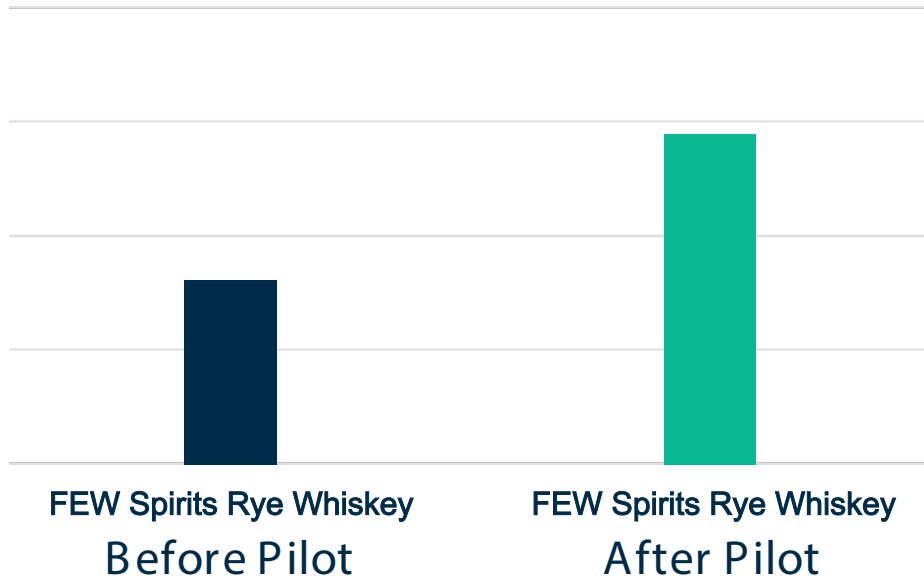

Up-To-Date
Catalog

Retailers order 24/7 with Provi

Distributor Benefits - Marketing

Product
Recommendations

Advertise on
Keyword Searches

Effective
Retailer Targeting

Customer Case Study

% Points of Distribution Growth

Don Julio Blanco
54% POD Growth
with Provi

Customer Case Study

% Volume Growth

FEW Spirits Rye Whiskey
73% Volume Growth
with Provi

Distributor Benefits - Tel Sell

POD grew by Double-Digits from June to October