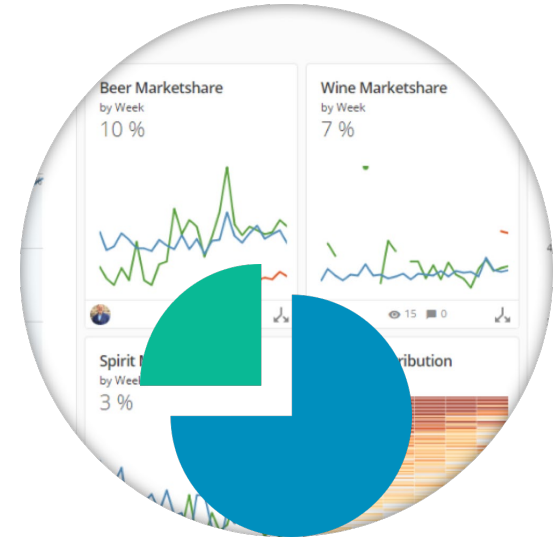

Total Market Share