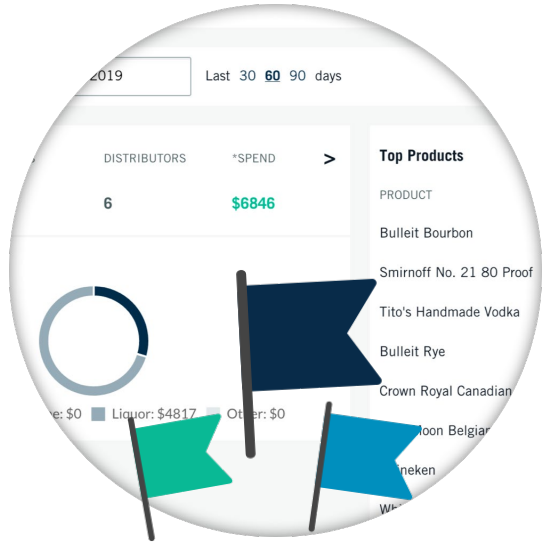

Distributor Benefits - Data Analysis

Points of Distribution