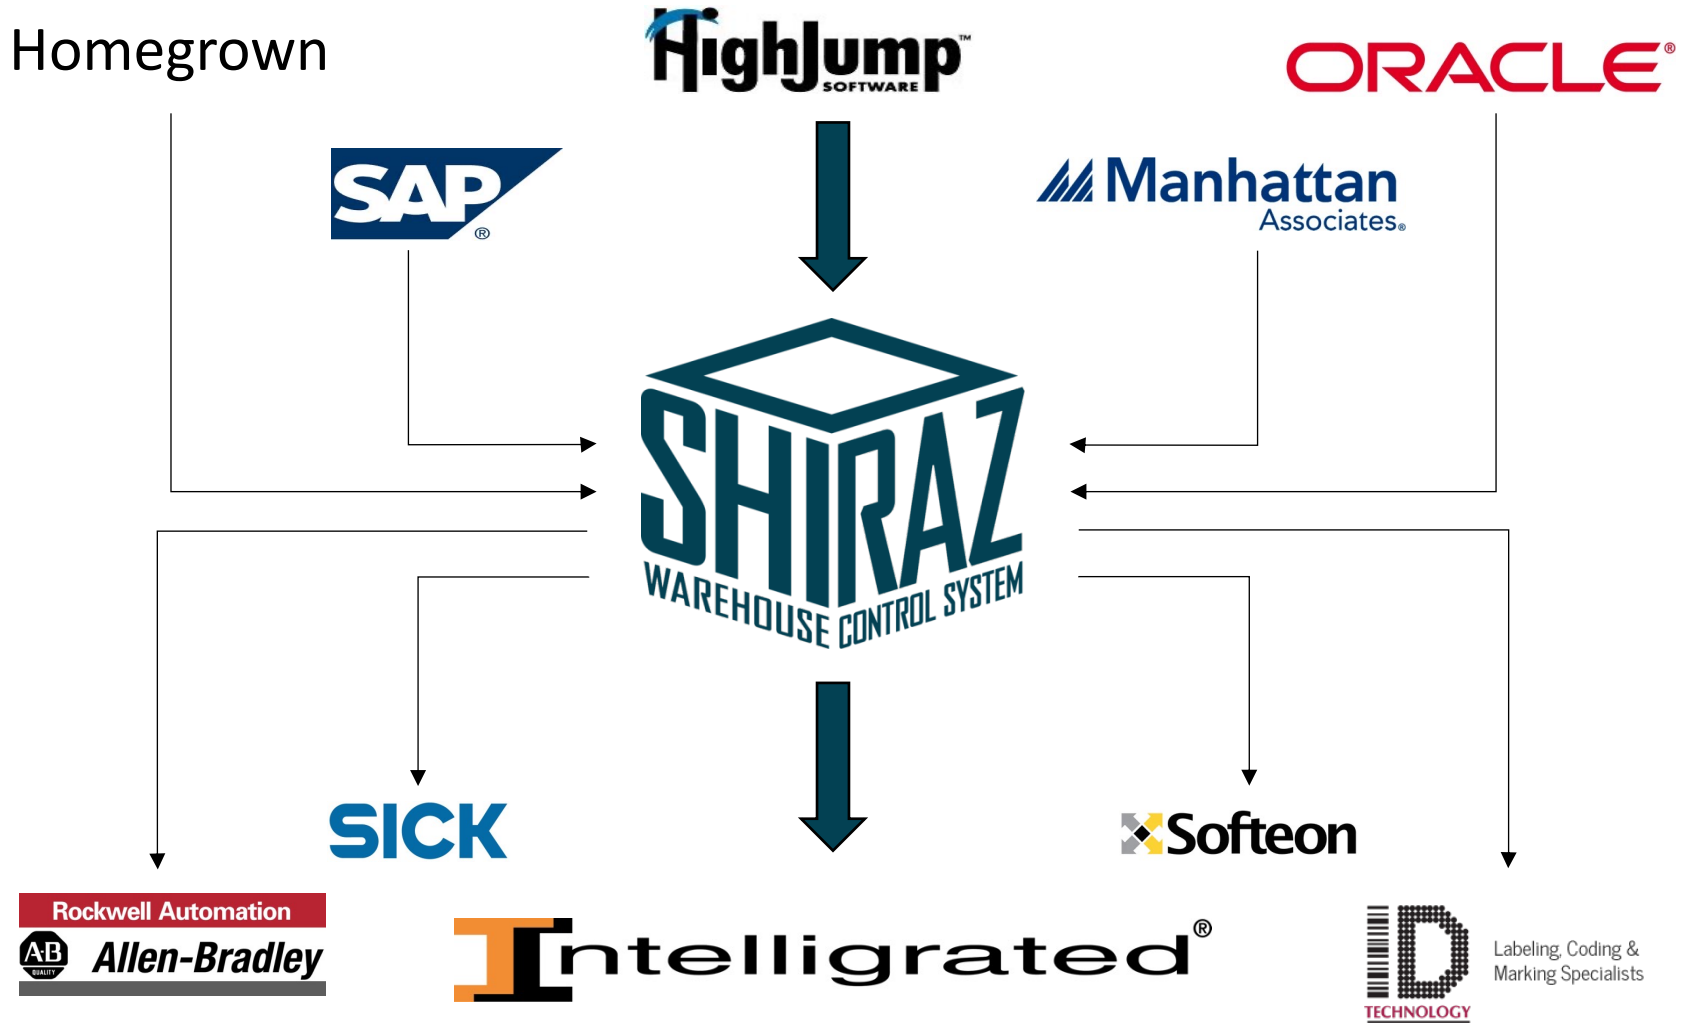

Sample Integration Capabilities and Partnerships